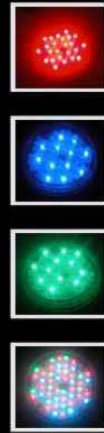

All rights reserved. Improvement and changes to specifications, design and all contents in this catalog, may be made at any time without prior notice.

X-BALL

LED Luminaire Age Is Coming!

- 21 LEDs: 9 red, 6 blue & 6 green
- Up to 16,000,000 colors obtainable
- Die-cast aluminum body
- Transparent Glass diffuser
- Average 50,000 hours service life
- 3 operating mode:
 - Mode 1 - RGB, 3 DMX channels blue by 1st ch., red by 2nd channel and green by 3rd channel
 - Mode 2 - C&B, 2 DMX channels color mixing 1st channel, brightness by 2nd channel
 - Mode 3 - color, overall output by a single DMX channel
- RGB color mixing system
- 10 Preset chase programs
- Chase speed & fade time adjustment
- 3 individual channel manual RGB dimmer
- Remote controller (sold separately)
- Power requirement: DC 22-24V / 300mA
- Water resistant
- IP Rating: IP67
- Weight: 0.5Kg